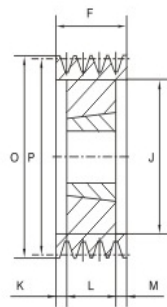

Taper Bore V-pulleys

TYPE3